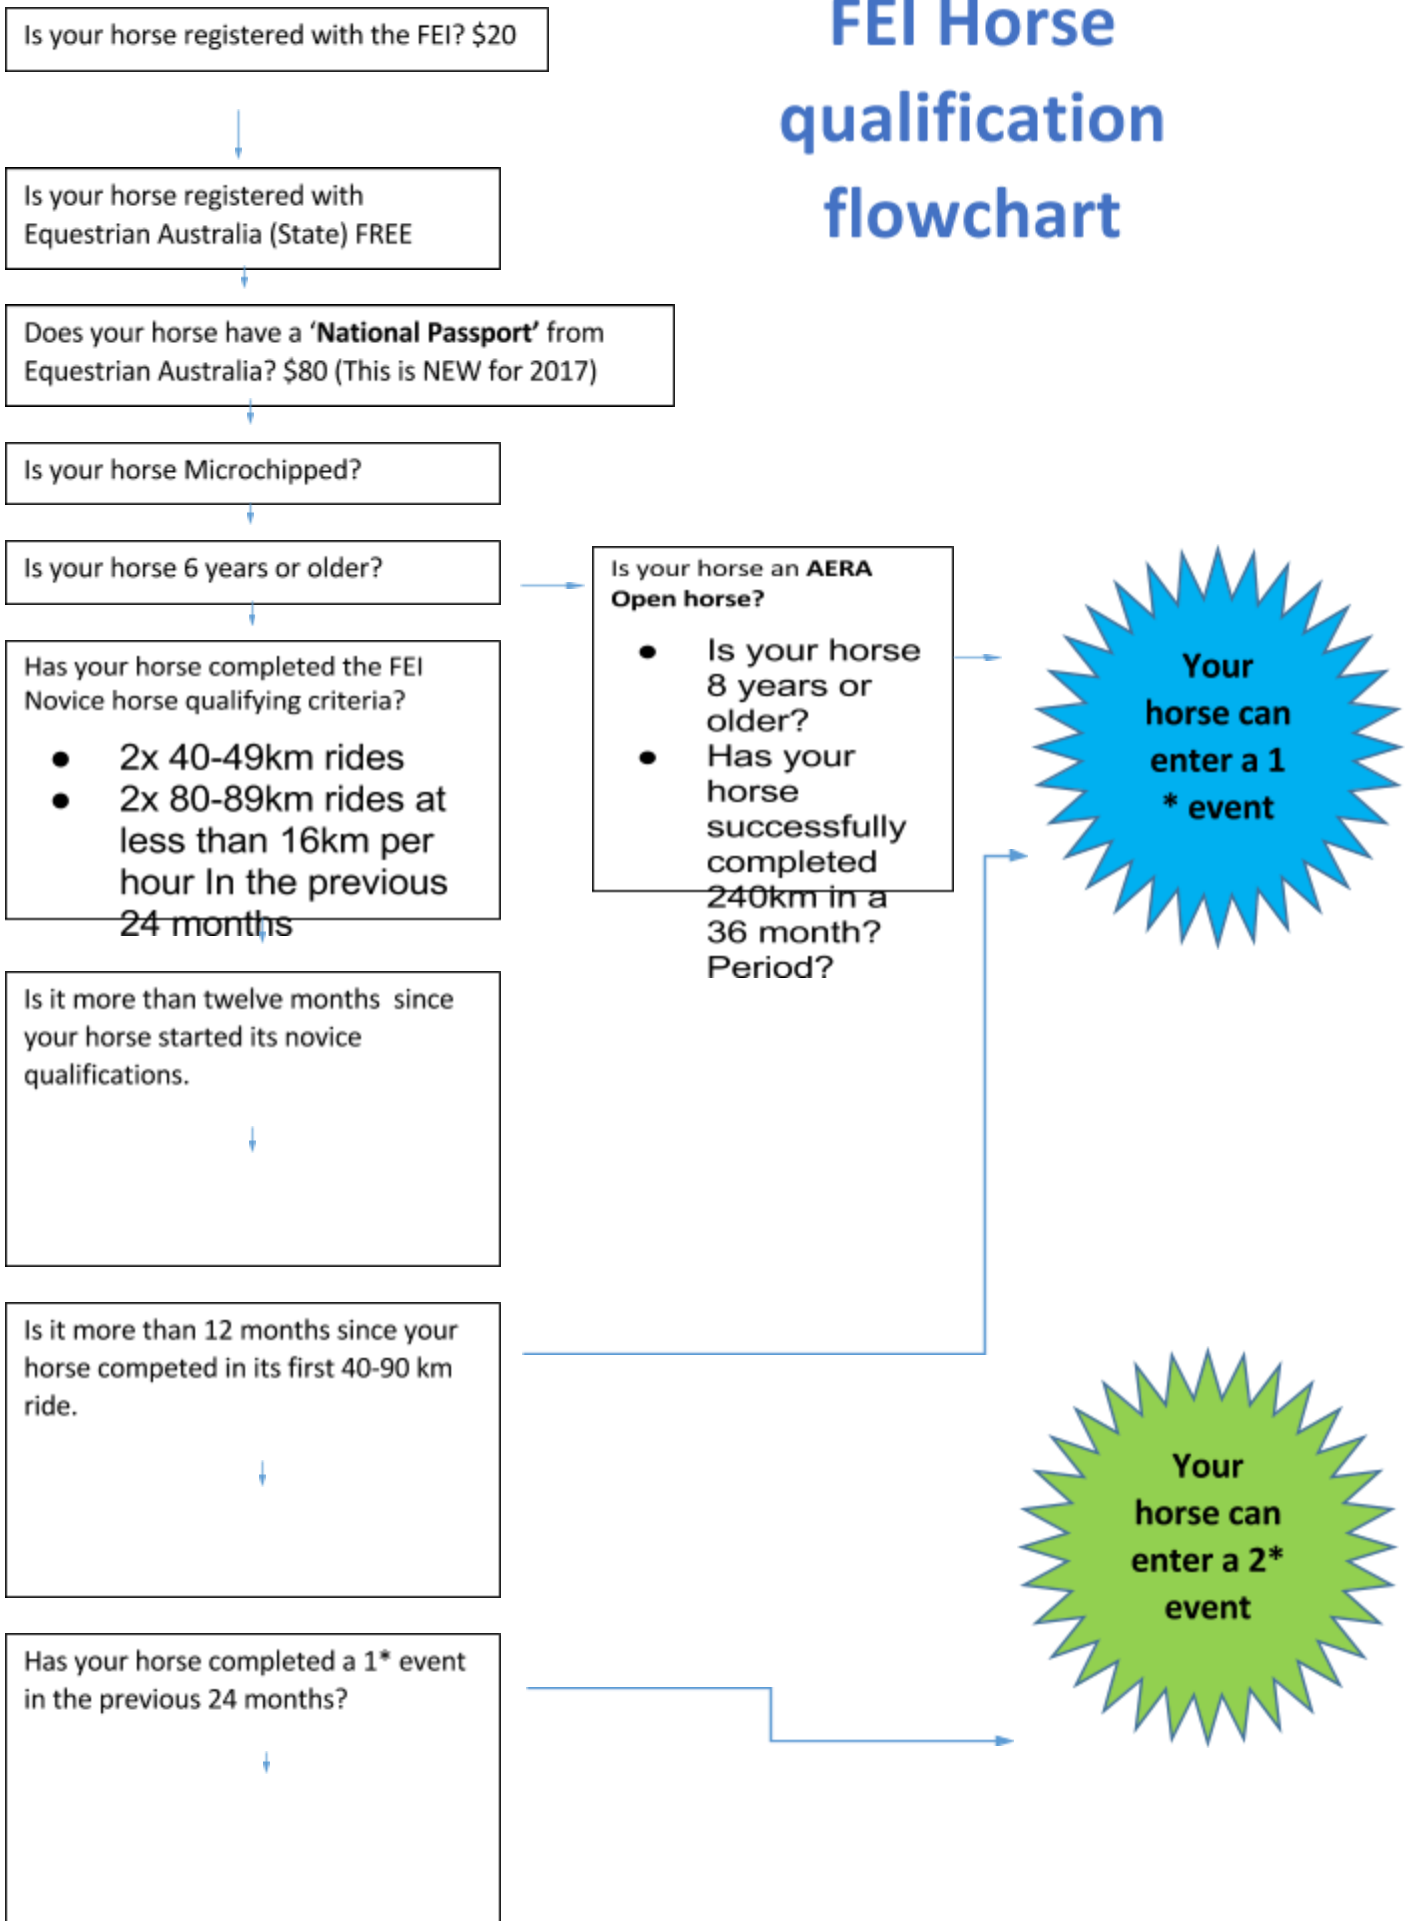

FEI Horse qualification flowchart

Is your horse 7 years or older?

↓

Does your horse have an 'FEI Passport' \$300

↓

Has your horse completed a 2* event in the previous 24 months?

<https://www.nominate.com.au/EAOnline/horsereg1.aspx>