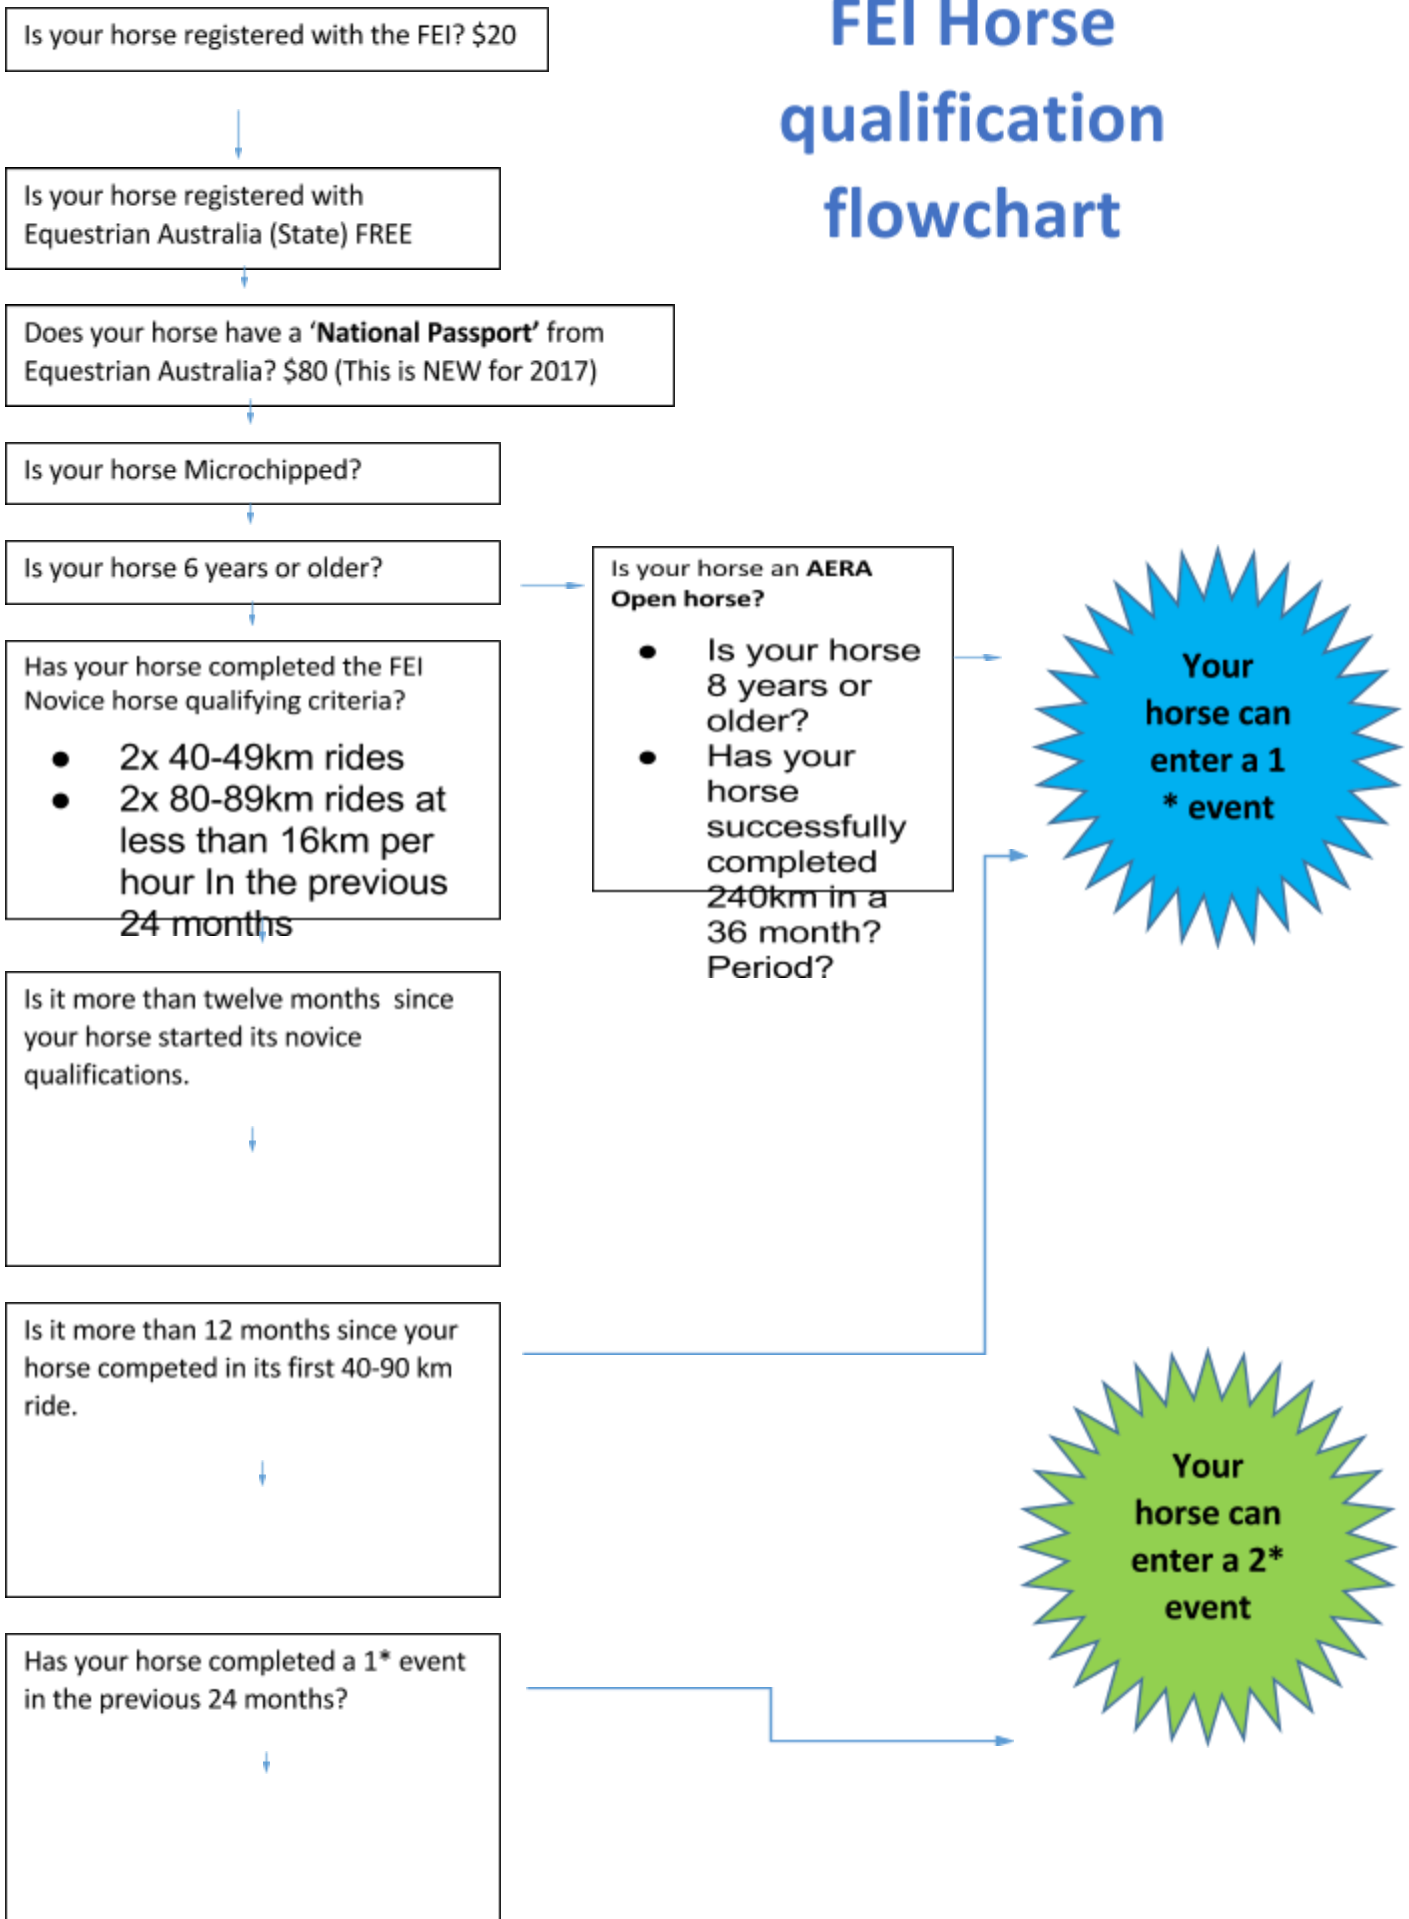

FEI Horse qualification flowchart

Is your horse 7 years or older?

↓

Does your horse have an 'FEI Passport' \$300

↓

Has your horse completed a 2* event in the previous 24 months?

<https://www.nominate.com.au/EAOnline/horsereg1.aspx>